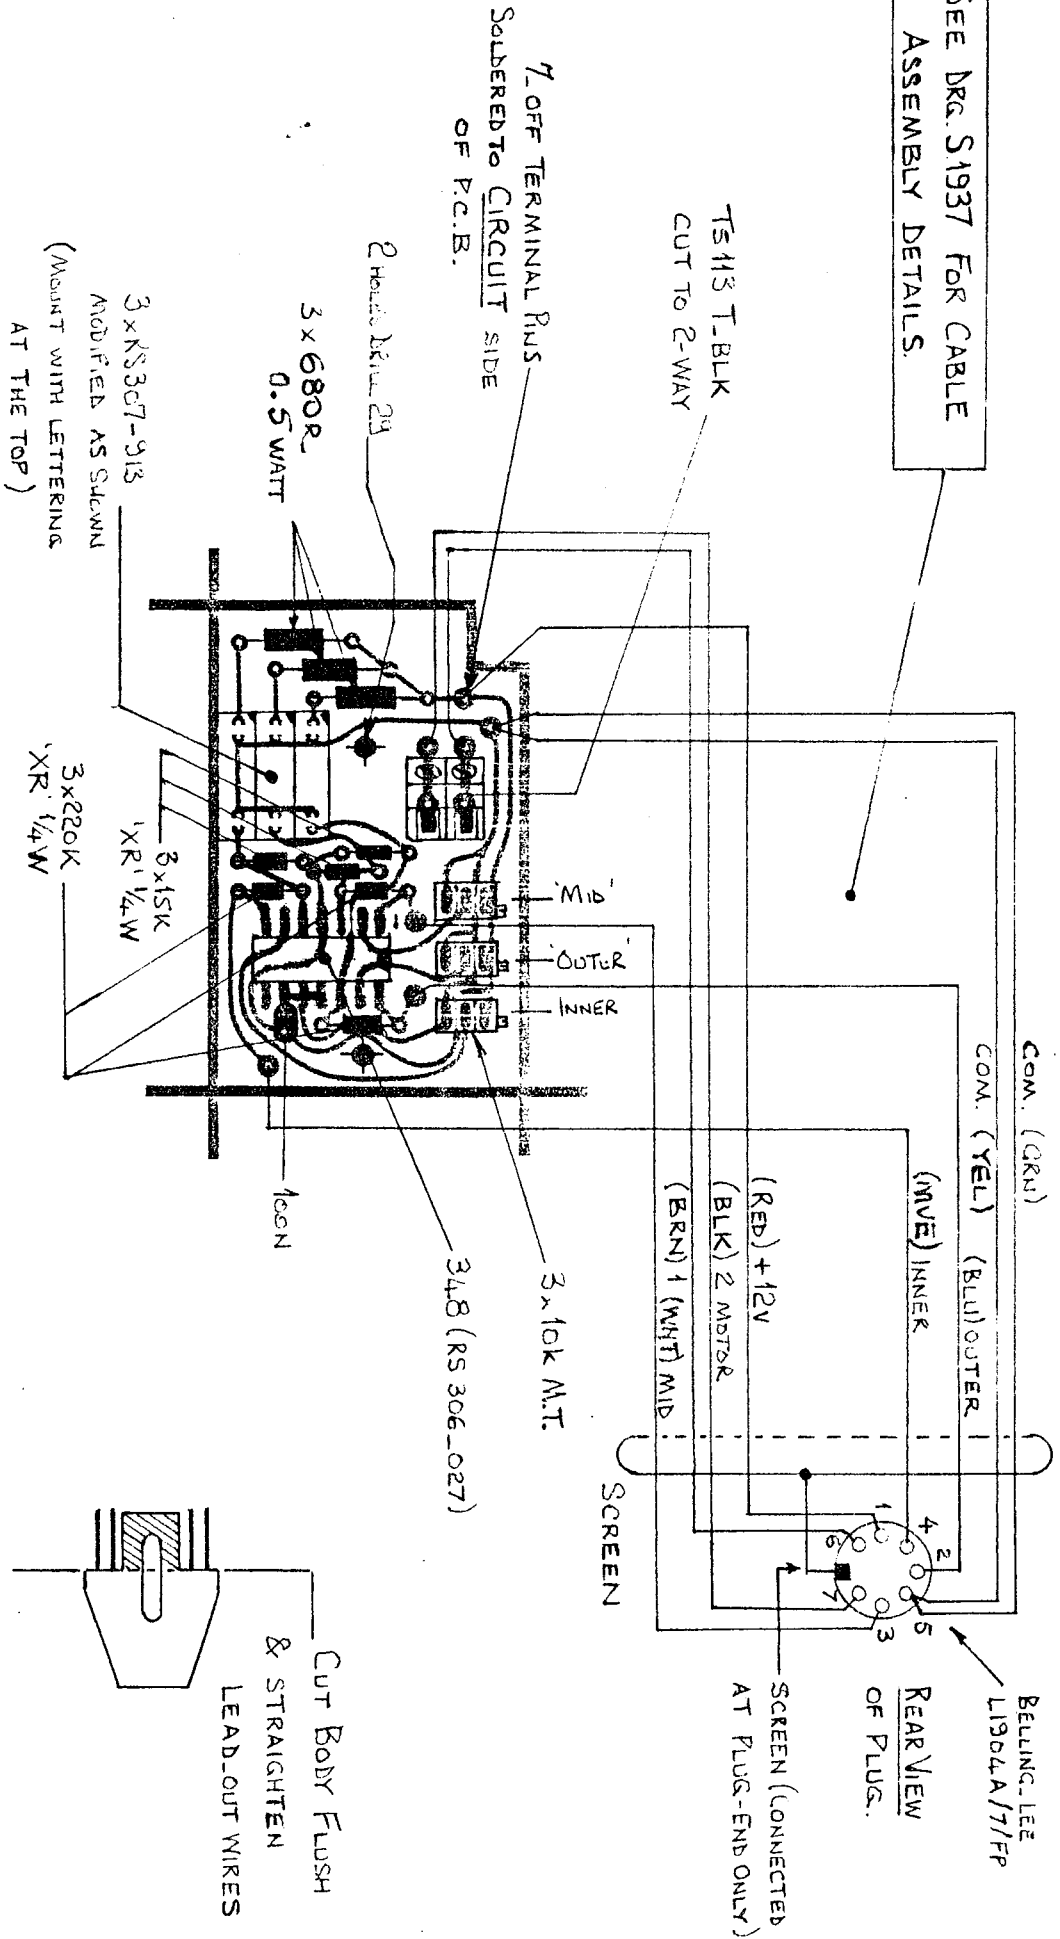

SEE DRG. S1937 FOR CABLE ASSEMBLY DETAILS.

VIEW IS OF COMPONENT SIDE

MODIFICATIONS TO SENSORS

REVISIONS

TITLE	DRAG: I.T.R. SENSOR BOARD (Pc. 1928) - COMPONENT
LAYOUT & CABLE CONNECTIONS.	

JOB	
CODE	
DRN	PRG.
CKD.	
DATE	2.10.84

**GSM-SYNTTEL LTD.**  
 VICTORIA WORKS,  
 QUEENS MILL ROAD,  
 HUDDERSFIELD,  
 W. YORKS. HD1 3PG  
 Phone: 0484 35101/2

DRG. No.

**S1934**